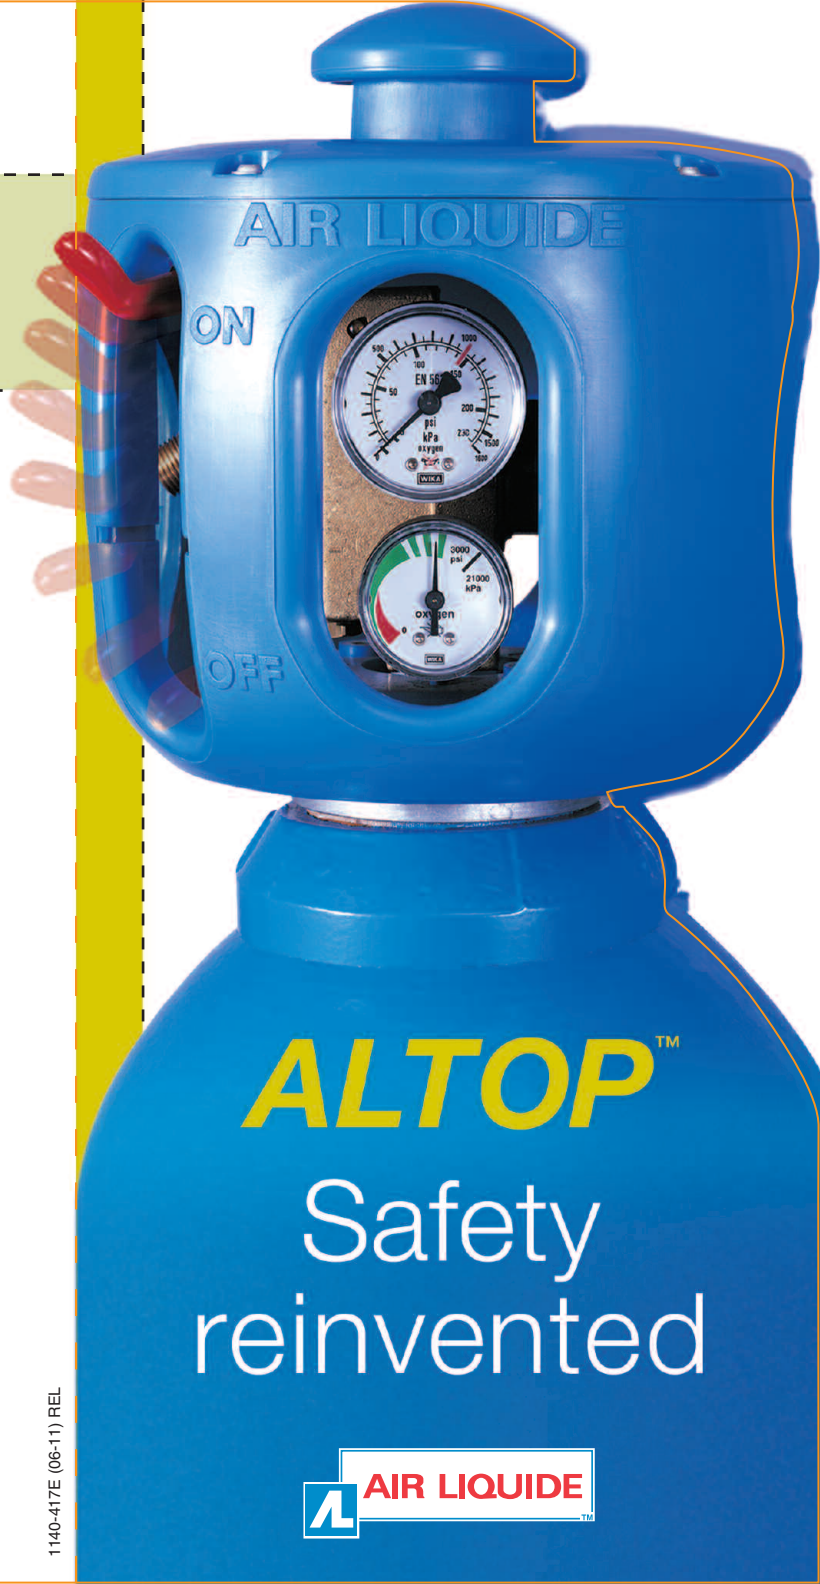

Save worry

- No screw-on caps or regulators

Call us for more information or a free demonstration.

1 800 817-7697 | www.airliquide.com

ALTOP™: L'Air Liquide S.A.

1140-417E (06-11) REL